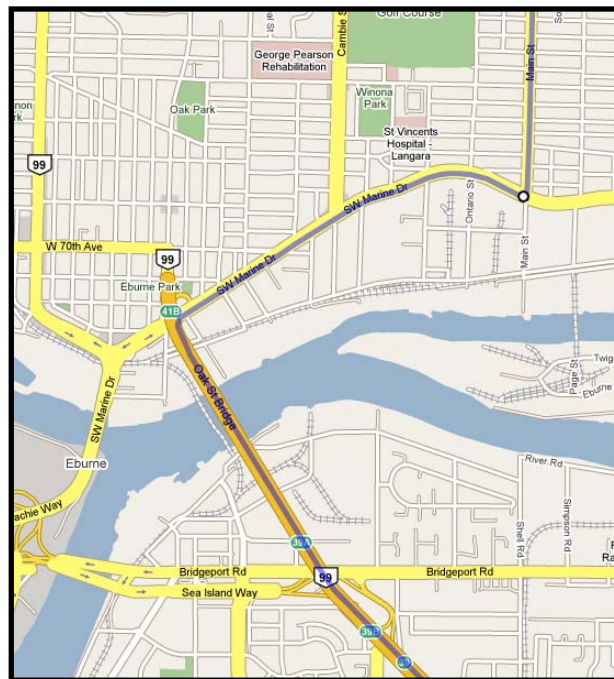

Driving Instructions for Deliveries to Vancouver Convention Centre (West Building) from Highway 99 (US/Canada Border)

Trip Distance: 54 kilometers - Trip Time: 1hr (approx.)

- | | |
|--|---|
| <ol style="list-style-type: none"> 1. Travel Northbound on 176 St. – 1.7 kilometers 2. Turn left at 8th Ave. 3. Travel Westbound on 8th Ave. – 1.7 kilometers 4. Take HWY 99 NORTH ramp to Vancouver 5. Travel Northbound on Hwy 99 – 38.5 kilometers 6. Take Exit 41 - SW Marine Drive EAST | <ol style="list-style-type: none"> 7. Travel Eastbound on SW Marine Dr. – 2.4 kilometers 8. Turn left at Main St. 9. Travel Northbound on Main St. – 8.5 kilometers 10. Turn right at Waterfront Rd. 11. Travel Westbound on Waterfront Rd. – 1.2 kilometers 12. Arrive at West Building Truck Route Entrance |
|--|---|

*Maps provided by Google