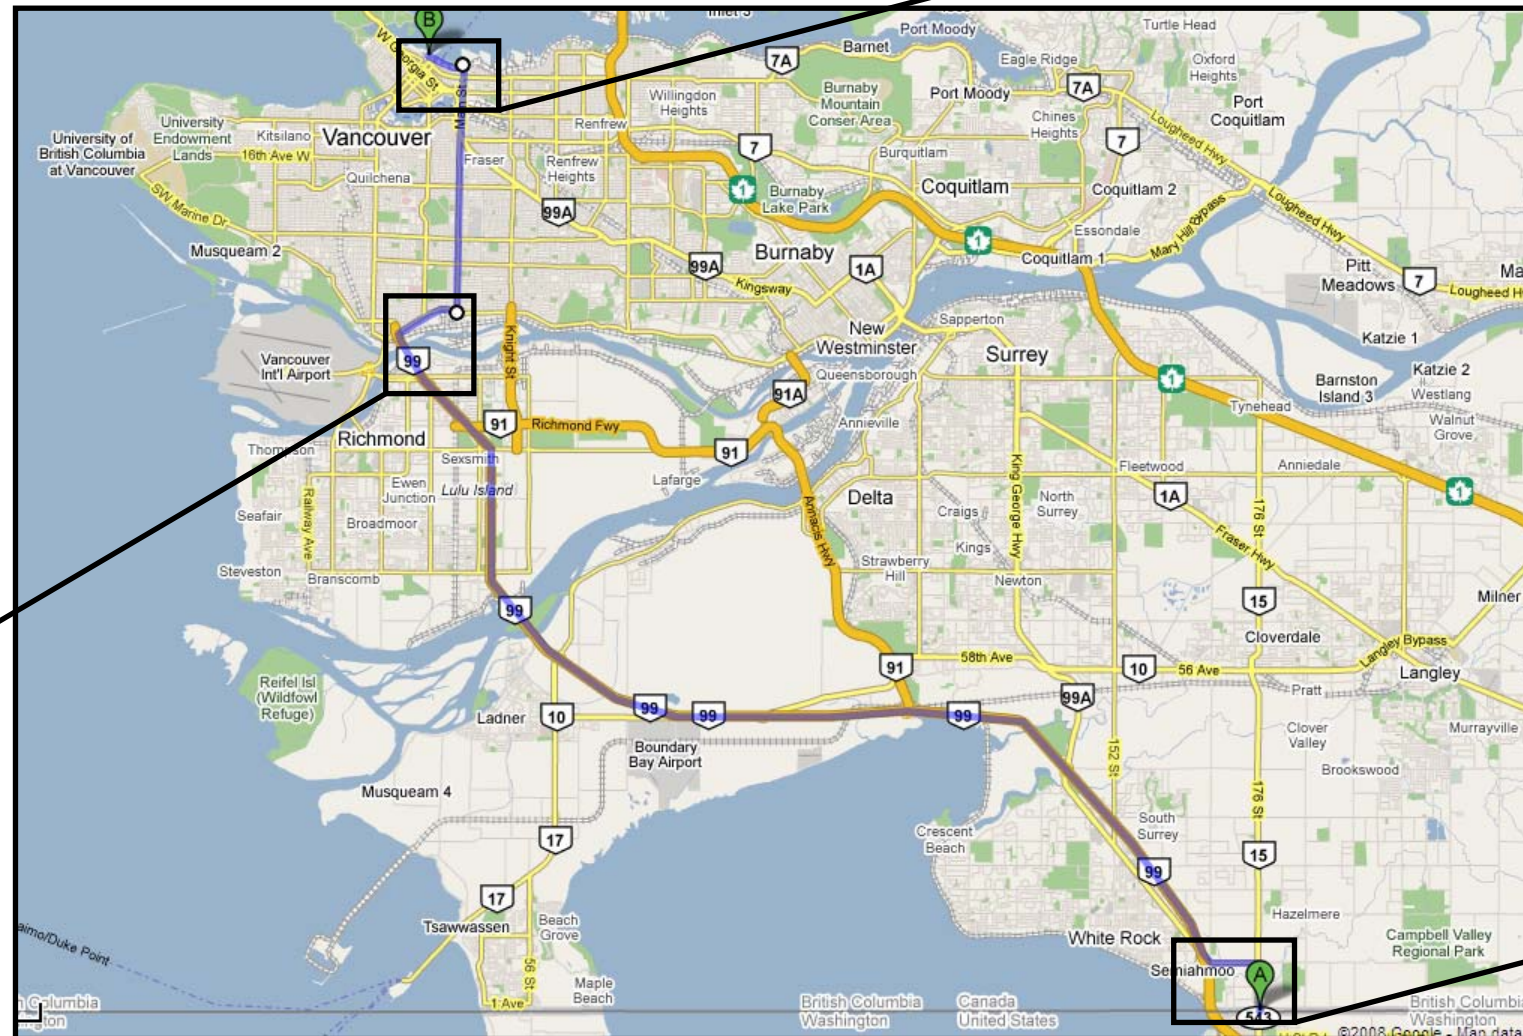

Driving Instructions for Deliveries to Vancouver Convention Centre (West Building) from Highway 99 (US/Canada Border)

Trip Distance: 54 kilometers - Trip Time: 1hr (approx.)

- | | |
|--|---|
| <ol style="list-style-type: none"> 1. Travel Northbound on 176 St. – 1.7 kilometers 2. Turn left at 8th Ave. 3. Travel Westbound on 8th Ave. – 1.7 kilometers 4. Take HWY 99 NORTH ramp to Vancouver 5. Travel Northbound on Hwy 99 – 38.5 kilometers 6. Take Exit 41 - SW Marine Drive EAST | <ol style="list-style-type: none"> 7. Travel Eastbound on SW Marine Dr. – 2.4 kilometers 8. Turn left at Main St. 9. Travel Northbound on Main St. – 8.5 kilometers 10. Turn right at Waterfront Rd. 11. Travel Westbound on Waterfront Rd. – 1.2 kilometers 12. Arrive at West Building Truck Route Entrance |
|--|---|

*Maps provided by Google