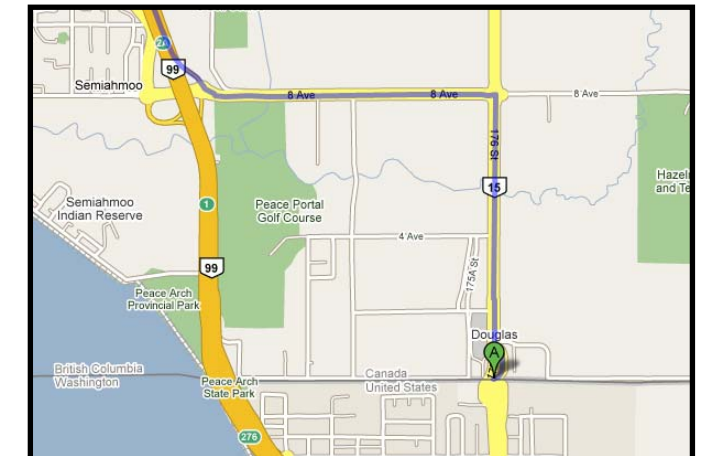

Driving Instructions for Deliveries to Vancouver Convention Centre (West Building) from Highway 99 (US/Canada Border)

Trip Distance: 54 kilometers - Trip Time: 1hr (approx.)

- | | |
|--|---|
| <ol style="list-style-type: none"> 1. Travel Northbound on 176 St. – 1.7 kilometers 2. Turn left at 8th Ave. 3. Travel Westbound on 8th Ave. – 1.7 kilometers 4. Take HWY 99 NORTH ramp to Vancouver 5. Travel Northbound on Hwy 99 – 38.5 kilometers 6. Take Exit 41 - SW Marine Drive EAST | <ol style="list-style-type: none"> 7. Travel Eastbound on SW Marine Dr. – 2.4 kilometers 8. Turn left at Main St. 9. Travel Northbound on Main St. – 8.5 kilometers 10. Turn right at Waterfront Rd. 11. Travel Westbound on Waterfront Rd. – 1.2 kilometers 12. Arrive at West Building Truck Route Entrance |
|--|---|

*Maps provided by Google